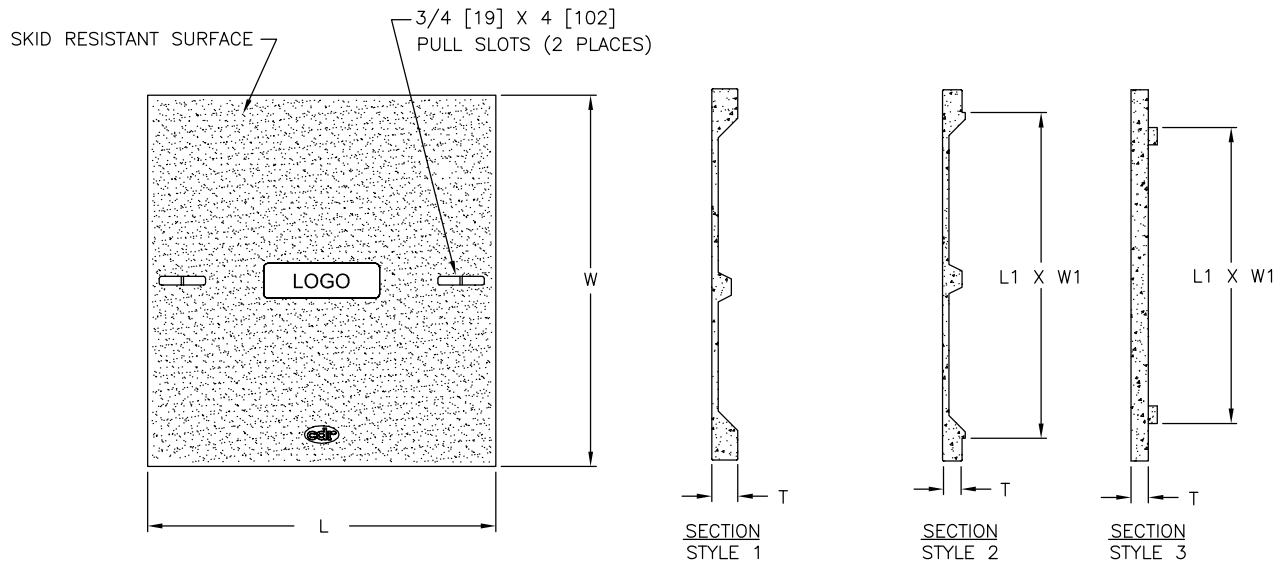

SPECIFICATIONS/DATA

CABLE TRENCH COVERS

DIMENSIONS

PART NO.	Old Catalog No.	STYLE	L	W	T	L1 X W1
C07205202A	PC00-2052-02	3	20	52	1 1/2	11 X 45 1/2
C07215302A	PC00-2153-02	2	52 3/4	20 3/4	1 1/2	46 1/4 X 14 1/4
C07222802A	PC00-2228-02	1	28	22	2	
C07234102A	PC00-2341-02	2	41 1/4	22 3/4	1 1/2	34 3/4 X 16 1/4
C07263802A	PC00-2638-02	2	38 1/2	26 1/2	1 1/2	35 X 23
C07274002A	PC00-2740-02	2	39 3/4	26 3/4	1 1/2	33 1/4 X 20 1/4
C07294102A	PC00-2941-02	2	40 3/4	29 1/4	1 1/2	34 1/4 X 24 3/4
C07303202A	PC00-3032-02	3	30	32	1 1/2	21 X 25 1/2

LOAD CAPACITY: PEDESTRIAN (300 LBS/SQ FT)

- OTHER SIZES ARE AVAILABLE, CONTACT CDR CUSTOMER SERVICE WITH YOUR REQUIREMENTS.