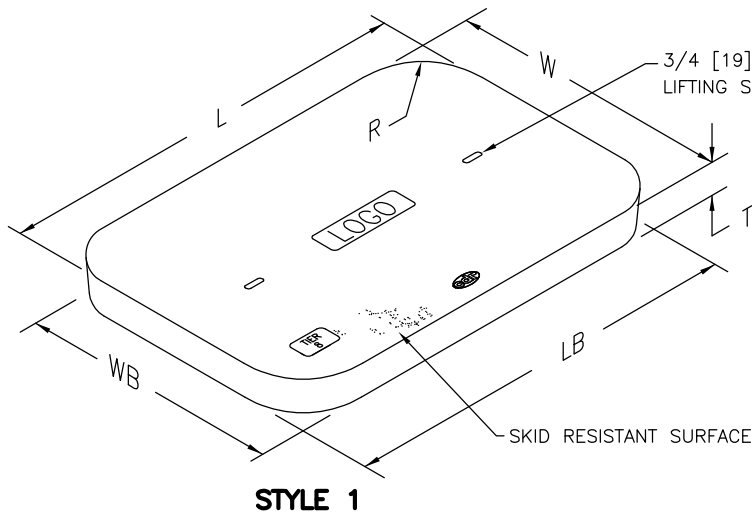

SPECIFICATIONS/DATA

REPLACEMENT COVERS

STYLE 1								
DESCRIPTION	PART NO.	Old Catalog No.	L	W	T	R	LB	WB
30X48, BOLTED	C103048503	R10-3048-03	47 5/8	30 1/8	3	5	47 1/8	29 5/8
30X48, NON BOLTED	C003048500	R-3048-03	47 5/8	30 1/8	3	5	47 1/8	29 5/8
30X60, BOLTED	C103060501	R10-3060-03	59 5/8	30	3	5	59 1/8	29 1/2
30X60, NON BOLTED	C003060501	R-3060-03	59 5/8	30	3	5	59 1/8	29 1/2

STYLE 2								
DESCRIPTION	PART NO.	Old Catalog No.	L	W	T	R	LB	WB
10X17, 4X6 METER LID, BOLTED*	C18101702C	R-1017-2C	15 3/8	10 1/8	1 3/4	1	15 1/8	9 7/8
12X20, 4X6 METER LID, BOLTED*	C18122002C	R-1220-2C	18 1/8	11 1/4	1 3/4	1	17 7/8	11
13X24, BOLTED	C10132402A	R10-1324-02	23 1/4	13 3/4	2	1 3/8	23	13 1/2
13X24, NON BOLTED	C00132402A	R-1324-02	23 1/4	13 3/4	2	1 3/8	23	13 1/2
15X17, 4X6 METER LID, NON BOLTED*	C08151702E	R-1517-2C	14 9/16	16 9/16	1 1/2	2 1/2	14 5/16	16 5/16
15X27, 4X6 METER LID, NON BOLTED*	C08152702E	R-1527-2C	26 7/8	15 1/4	1 3/4	1 3/8	26 5/8	15
17X30, BOLTED	C101730500	R10-1730-02	30 1/2	17 1/2	2	1 3/8	30 1/4	17 1/4
17X30, NON BOLTED	C001730500	R-1730-02	30 1/2	17 1/2	2	1 3/8	30 1/4	17 1/4
20X42, BOLTED	C10204202A	R10-2042-02	43 1/8	21 1/8	2	1 3/8	42 3/4	20 3/4
20X42, NON BOLTED	C00204202A	R-2042-02	43 1/8	21 1/8	2	1 3/8	42 3/4	20 3/4

Dimensions in brackets are in millimeters