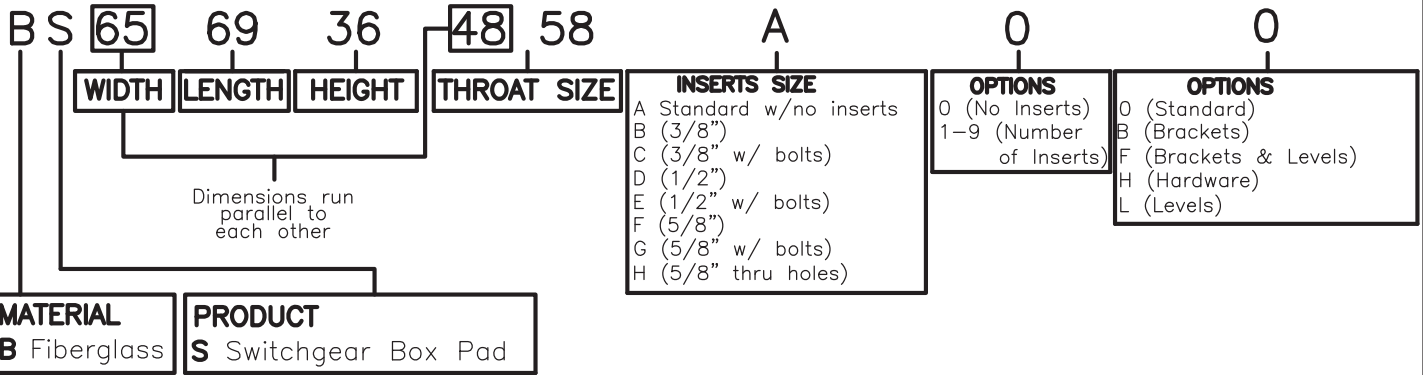

BS Heavy Duty Box Pads

for Air Insulated Switchgear

SAMPLE: Electrimold BS Switchgear Box Pad Catalog Logic

FEATURES

MATERIAL: Fiberglass Reinforced Composite (FRC)
CONSTRUCTION: Female Molded with Smooth Gel Coated Outer Surface
SCALE: None. All Dimensions Given in Inches

- Lightweight
- Non-Corrosive
- Easy to Install—Only 2 People Required
- Nestable for Shipment & Storage
- UV Resistant Finish
- Fire Retardant

Rugged as a Rhino!

TM

BS Switchgear Heavy Duty Box Pads Single Openings