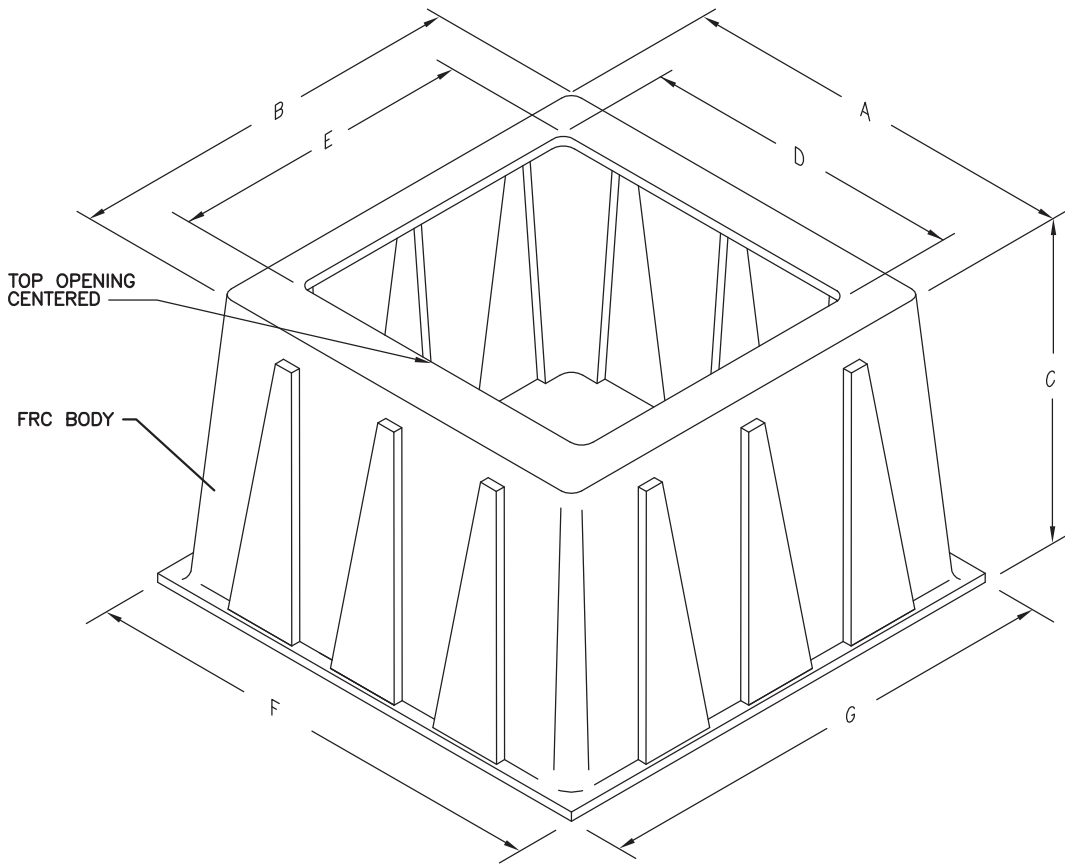

BS Heavy Duty Box Pads

for Air Insulated Switchgear

SAMPLE: Electrimold BS Switchgear Box Pad Catalog Logic

FEATURES

MATERIAL: Fiberglass Reinforced Composite (FRC)
CONSTRUCTION: Female Molded with Smooth Gel Coated Outer Surface
SCALE: None. All Dimensions Given in Inches