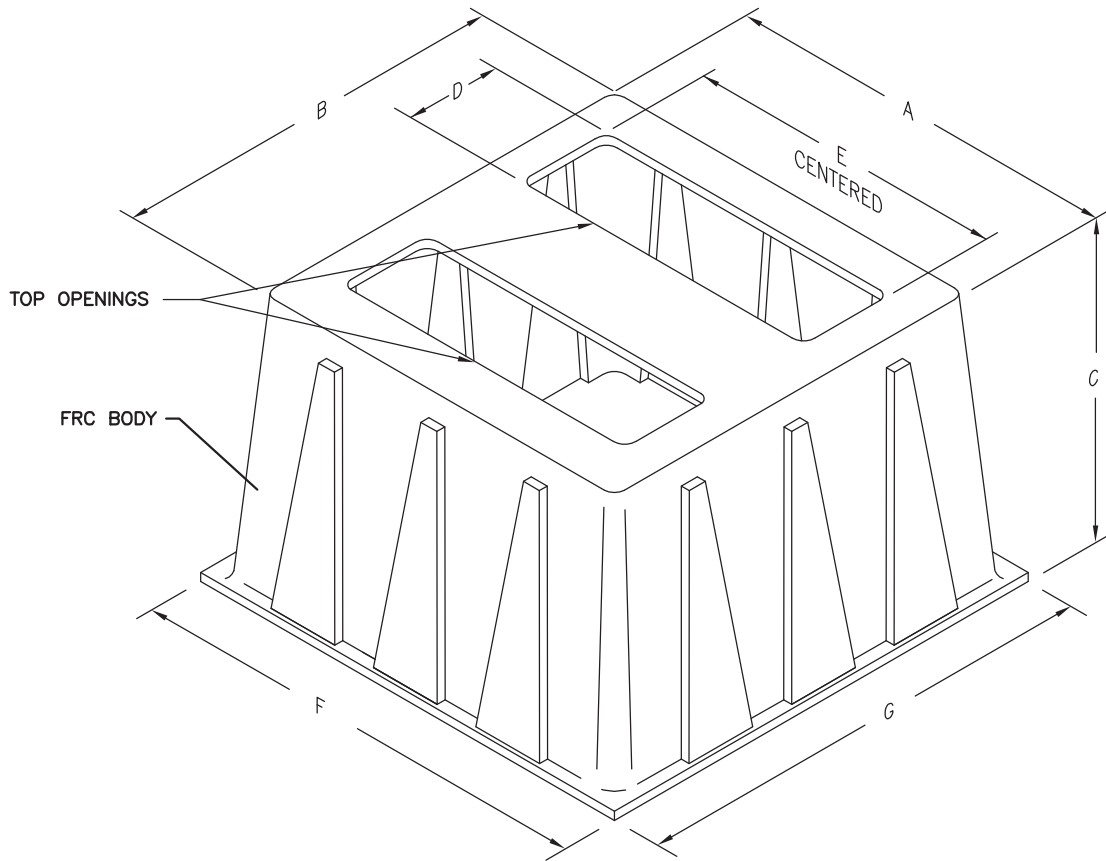

BD Switchgear Heavy Duty Box Pads for Oil Filled Switchgear

SAMPLE: Electrimold BD Switchgear Box Pad Catalog Logic

B	D	34	75	36	16	24	A	0	0
		WIDTH	LENGTH	HEIGHT	THROAT SIZE		INSERTS SIZE	OPTIONS	OPTIONS
Dimensions run parallel to each other							A Standard w/no inserts B (3/8") C (3/8" w/ bolts) D (1/2") E (1/2" w/ bolts) F (5/8") G (5/8" w/ bolts) H (5/8" thru holes)	0 (No Inserts) 1-9 (Number of Inserts)	0 (Standard) B (Brackets) F (Brackets & Levels) H (Hardware) L (Levels)
MATERIAL		PRODUCT							
B Fiberglass		D Dual Throat Switchgear Box Pad							

Oil filled switch weights shall not exceed 5,000 pounds. For heavier switches, contact customer service for custom design services.

FEATURES

MATERIAL: Fiberglass Reinforced Composite (FRC)
CONSTRUCTION: Female Molded with Smooth Gel Coated Outer Surface
SCALE: None. All Dimensions Given in Inches