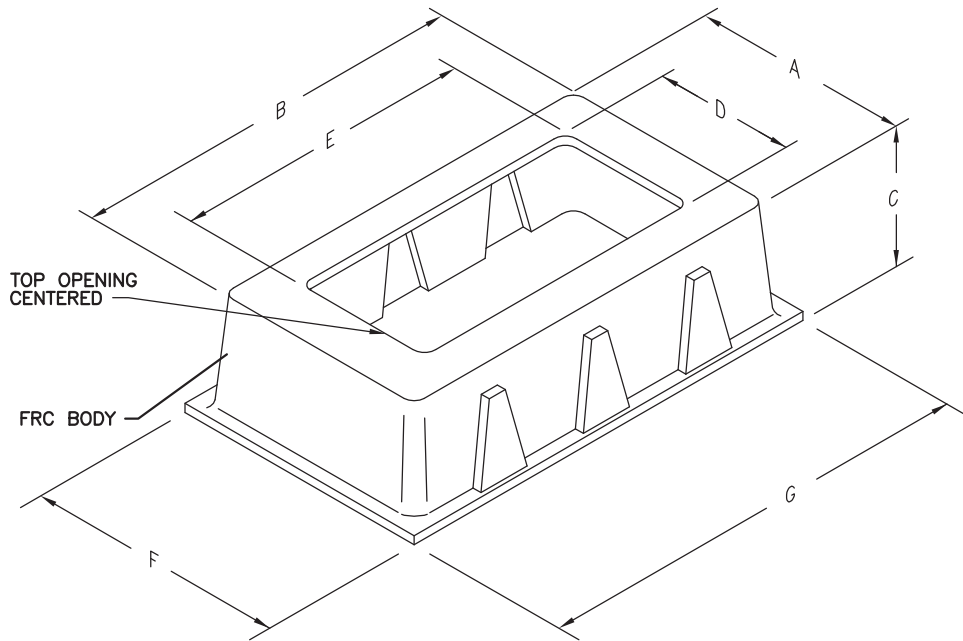

Heavy Duty Ground Sleeves

SAMPLE: Electrimold BG Ground Sleeves Catalog Logic

FEATURES

MATERIAL: Fiberglass Reinforced Composite (FRC)
CONSTRUCTION: Female Molded with Smooth Gel Coated Outer Surface
SCALE: None. All Dimensions Given in Inches