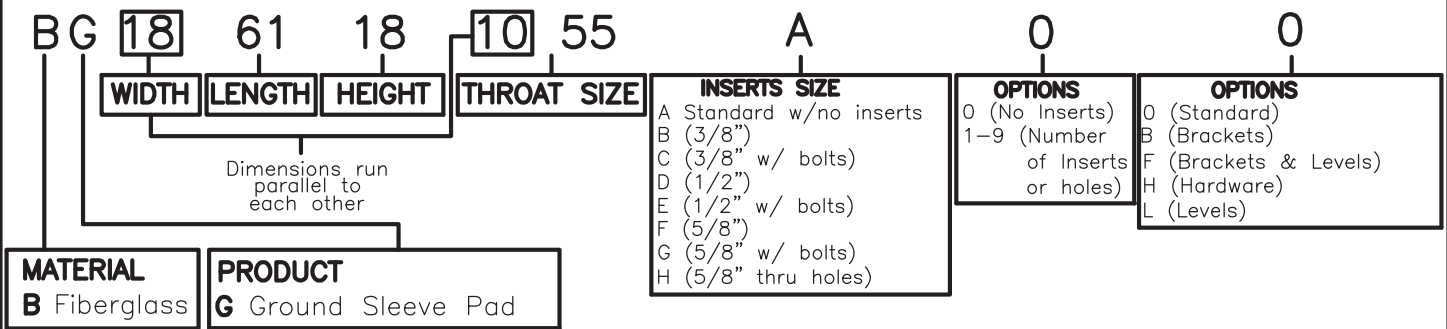

Heavy Duty Ground Sleeves

SAMPLE: Electrimold BG Ground Sleeves Catalog Logic

FEATURES

MATERIAL: Fiberglass Reinforced Composite (FRC)
CONSTRUCTION: Female Molded with Smooth Gel Coated Outer Surface
SCALE: None. All Dimensions Given in Inches