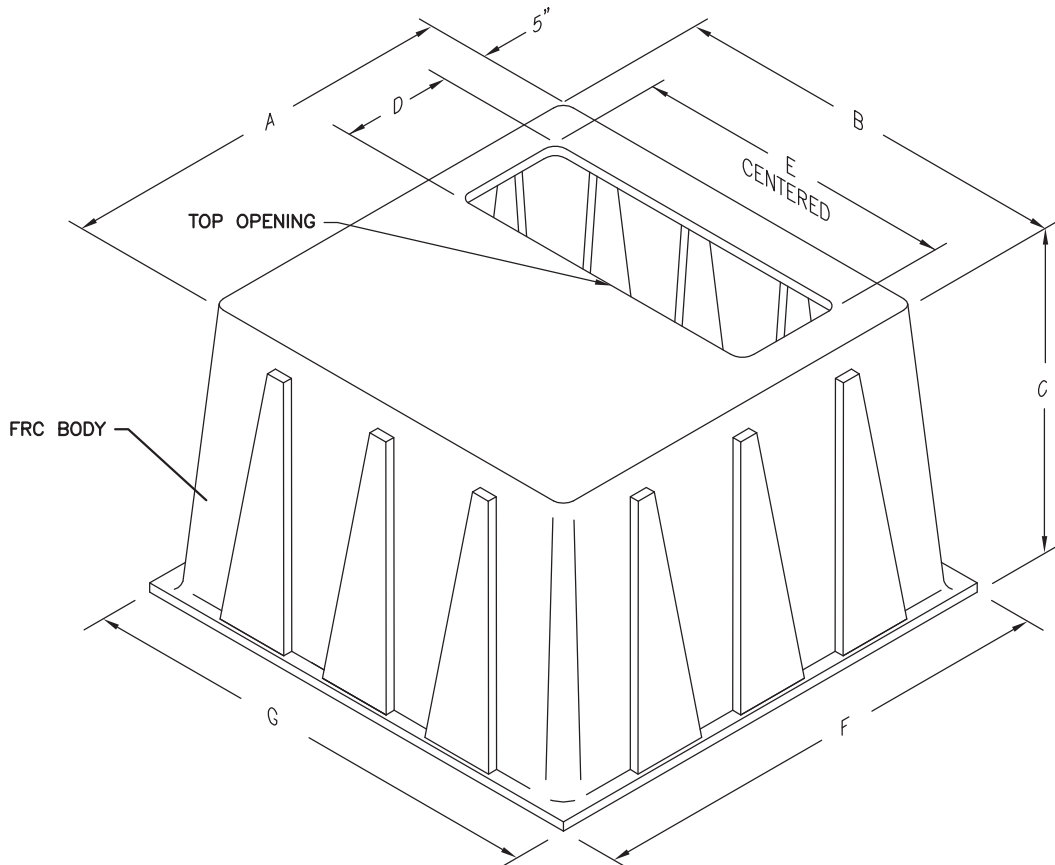

# BB Three Phase Transformer Heavy-Duty Box Pad

SAMPLE: Electrimold BB Transformer Box Pad Catalog Logic

BB	44	54	36	15	41	A	0	0
<b>WIDTH</b>	<b>LENGTH</b>	<b>HEIGHT</b>	<b>THROAT SIZE</b>	<b>INSERTS SIZE</b>		<b>OPTIONS</b>	<b>OPTIONS</b>	
Dimensions run parallel to each other				A Standard w/no inserts B (3/8") C (3/8" w/ bolts) D (1/2") E (1/2" w/ bolts) F (5/8") G (5/8" w/ bolts) H (5/8" thru holes)		0 (No Inserts) 1-9 (Number of Inserts)	O (Standard) B (Brackets) F (Brackets & Levels) H (Hardware) L (Levels)	
<b>MATERIAL</b>	<b>PRODUCT</b>							
B Fiberglass	B Transformer Box Pad							

Three phase transformer box pads are custom designed to fit your needs. Please supply a footprint of the transformer and the transformer weight to us so that we can recommend the correct size and strength box pad. The transformer footprint should show the tank and cabinet dimensions and the preferred cable opening size. As a guideline for the box pad sizes listed, the transformer weight should not exceed 350 pounds per square foot of box pad overall top area (length by width). The transformer cabinet should be within 3 inches of the box pad top edge on all four sides.

## FEATURES

**MATERIAL:** Fiberglass Reinforced Composite (FRC)  
**CONSTRUCTION:** Female Molded with Smooth Gel Coated Outer Surface  
**SCALE:** None. All Dimensions Given in Inches

- Lightweight
- Non-Corrosive
- Easy to Install—Only 2 People Required
- Nestable for Shipment & Storage
- UV Resistant Finish
- Fire Retardant