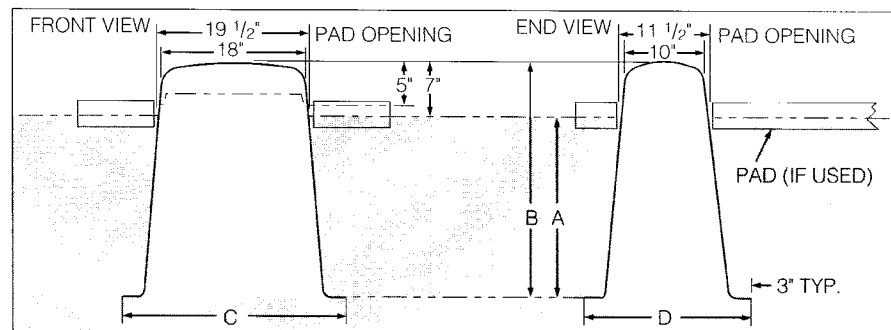

Figure 1.  
SF101819WD

Figure 2.  
SF101819WD installed, top section removed, transformer pad in place

TABLE 1  
Dimension Chart

Part No.	Old Model No.	A	B	C	D	Weight
SF101819WA	SPM-180-19-WG	12"	19"	26-3/8"	18-3/8"	22 lbs.
SF101819WD	SPM-180-19-WG-DF3	12"	19"	26-3/8"	18-3/8"	22 lbs.
SF101825WA	SPM-180-25-WG	18"	25"	27-1/4"	19-1/4"	30 lbs.
SF101825WD	SPM-180-25-WG-DF3	18"	25"	27-1/4"	19-1/4"	30 lbs.
SF101831WA	SPM-180-31-WG	24"	31"	28"	20"	40 lbs.
SF101831WD	SPM-180-31-WG-DF3	24"	31"	28"	20"	40 lbs.

Note: User to select Dimension A (Depth of Buy). Specify Column B dimension on ordering chart.

Figure 3.  
Dimensions for UG Feed-Thru Pedestals