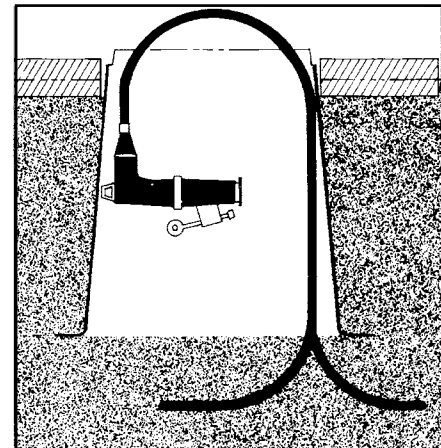

### BENEFITS

- Convenient, low-cost housings for facilitating preliminary work on UG installations.
- Eliminates need for installing pads and transformers until actually needed.
- Source for future pad-mount transformer.
- Lightweight, easily installed, requires no maintenance.
- Maximizes flexible, efficient use of cable training area.
- Choice of burial depth – 12", 18", 24."

Figure 1.  
SF101819WD

Figure 2.  
SF101819WD installed, top section removed, transformer pad in place

TABLE 1  
Dimension Chart

Part No.	Old Model No.	A	B	C	D	Weight
SF101819WA	SPM-180-19-WG	12"	19"	26-3/8"	18-3/8"	22 lbs.
SF101819WD	SPM-180-19-WG-DF3	12"	19"	26-3/8"	18-3/8"	22 lbs.
SF101825WA	SPM-180-25-WG	18"	25"	27-1/4"	19-1/4"	30 lbs.
SF101825WD	SPM-180-25-WG-DF3	18"	25"	27-1/4"	19-1/4"	30 lbs.
SF101831WA	SPM-180-31-WG	24"	31"	28"	20"	40 lbs.
SF101831WD	SPM-180-31-WG-DF3	24"	31"	28"	20"	40 lbs.

Note: User to select Dimension A (Depth of Buy). Specify Column B dimension on ordering chart.

Figure 3.  
Dimensions for UG Feed-Thru Pedestals